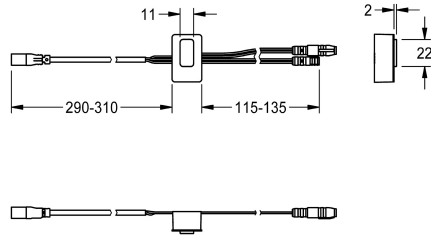

KWC

Sensor, ID 01/00004

Modell-Linie: F5 | ASET1002
Spare parts | Spare parts taps

KWC-No.

2030048520

Sensor with control electronics, ID 01/00004

Technical Data

quantity