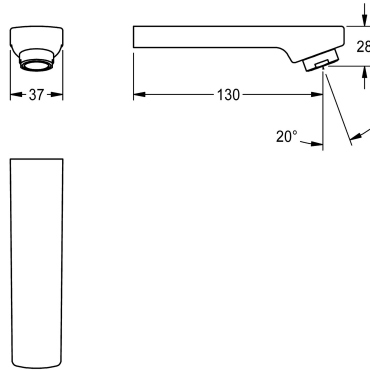

## KWC

Outlet, 130 mm

Modell-Linie: F5 | ASEX1014  
Spare parts | Spare parts taps

### KWC-No.

**2030048530**

Outlet for F3E and F5E in-wall mounted fittings, with laminar jet controller with integrated flow regulator 6.0 l/min, projection 130

mm.

### Technical Data

spout projection

130 mm

type of spout

wall outlet

volume flow rate at 3 bar

0.1 l/s