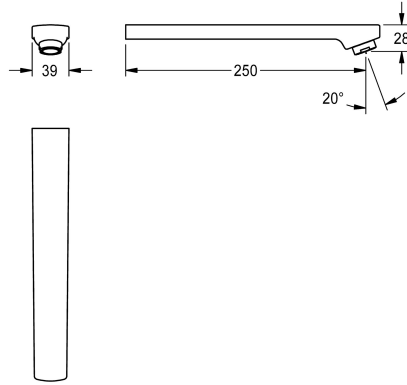

## KWC

Outlet, 250 mm

Modell-Linie: F5 | ASEX1016  
Spare parts | Spare parts taps

### KWC-No.

**2030048536**

Outlet for F3E and F5E in-wall mounted fittings, with laminar jet controller with integrated flow regulator 6.0 l/min, projection 250

mm.

### Technical Data

spout projection

250 mm

type of spout

wall outlet

volume flow rate at 3 bar

0.1 l/s