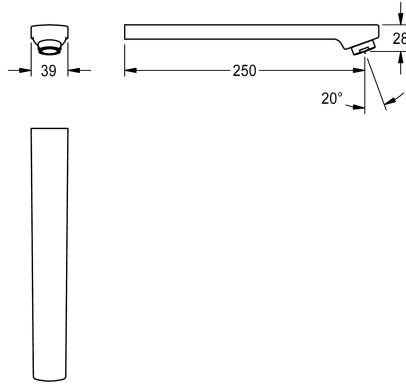

KWC

Outlet, 250 mm

Modell-Linie: F5 | ASEX1016
Spare parts | Spare parts taps

KWC-No.

2030048536

Outlet for F3E and F5E in-wall mounted fittings, with laminar jet controller with integrated flow regulator 6.0 l/min, projection 250

mm.

Technical Data

spout projection

250 mm

type of spout

wall outlet

volume flow rate at 3 bar

0.1 l/s