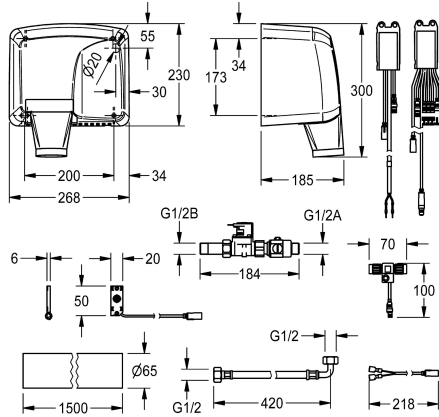

## KWC Electronic fitting components

Modell-Linie: PWC\_A3000\_OPEN | PWC300002  
Taps | Electronic taps

### KWC-No.

**2030048572**

Electronic fitting components

Electronic fitting components for the touch-free sequence control of water/warm air for washing unit. Consisting of near-field sensor, electronic module, solenoid valve with shut-off, flush pipe, hose, power switch, hand dryer for installation behind the wall and electric

yes

diameter nominal

DN 15

inlet size

G 1/2 A

Locking mechanism

Top section, non-ceramic

minimum flow pressure