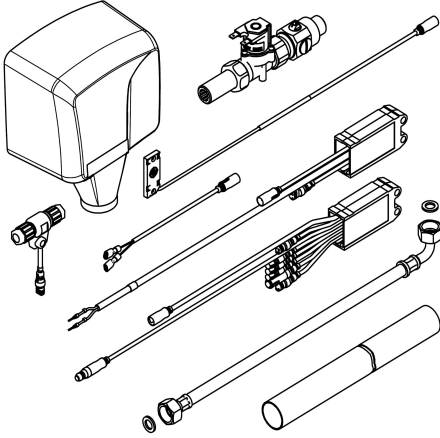

## KWC Electronic fitting components

Modell-Linie: PWC\_A3000\_OPEN | PWC300002  
Taps | Electronic taps

### KWC-No.

**2030048572**

Electronic fitting components

Electronic fitting components for the touch-free sequence control of water/warm air for washing unit. Consisting of near-field sensor, electronic module, solenoid valve with shut-off, flush pipe, hose, power switch, hand dryer for installation behind the wall and electric

yes

diameter nominal

DN 15

inlet size

G 1/2 A

Locking mechanism

Top section, non-ceramic

minimum flow pressure