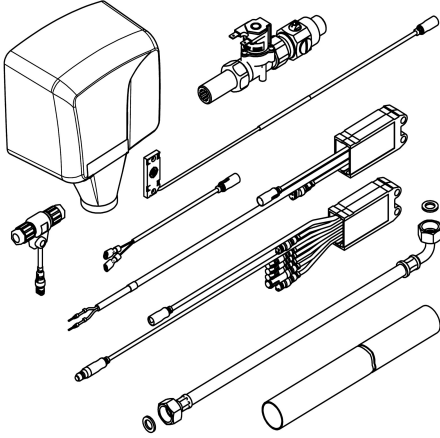

## KWC Electronic fitting components

Modell-Linie: PWC\_A3000\_OPEN | PWC300002  
Kranen | Elektronische kranen

### KWC-No.

**2030048572**

Elektronische kraancomponenten

Electronic fitting components for the touch-free sequence control of water/warm air for washing unit. Consisting of near-field sensor, electronic module, solenoid valve with shut-off, flush pipe, hose, power switch, hand dryer for installation behind the wall and electric