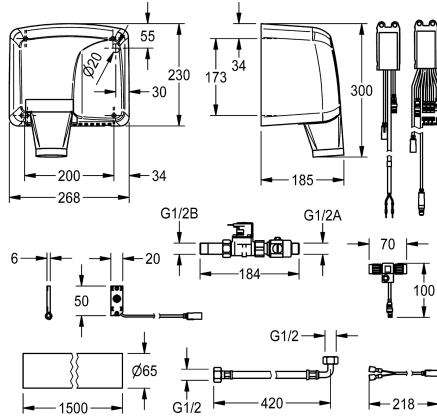

## KWC Electronic fitting components

Modell-Linie: PWC\_A3000\_OPEN | PWC300002  
Kranen | Elektronische kranen

### KWC-No.

**2030048572**

Elektronische kraancomponenten

Electronic fitting components for the touch-free sequence control of water/warm air for washing unit. Consisting of near-field sensor, electronic module, solenoid valve with shut-off, flush pipe, hose, power switch, hand dryer for installation behind the wall and electric