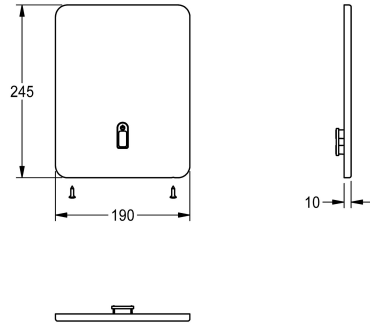

KWC

Cover plate stainless steel

Modell-Linie: F3 | ASEV2002

Spare parts | Spare parts showers

KWC-No.

2030048621

Cover plate made of stainless steel 190 x 245 mm, with sensor bracket and fixing screws.

Technical Data