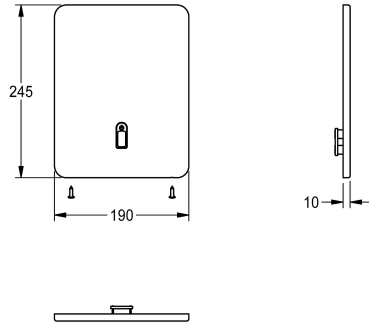

KWC

Cover plate stainless steel

Modell-Linie: F3 | ASEV2002

Spare parts | Spare parts showers

KWC-No.

2030048621

Cover plate made of stainless steel 190 x 245 mm, with sensor bracket and fixing screws.

Technical Data