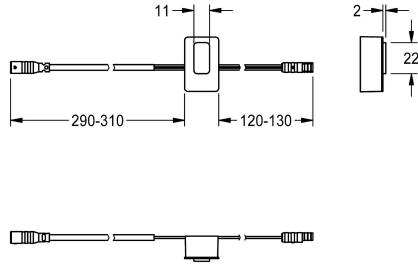

KWC

Sensor, ID 12/00001

Modell-Linie: F3 | ASEX2001

Spare parts | Spare parts showers

KWC-No.

2030048628

Sensor with control electronics, ID 12/00001

Technical Data

quantity

1

quantity uom

piece