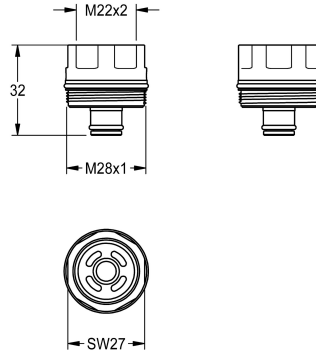

KWC

Adapter with strainer

Modell-Linie: F3E | ASEV2001

Spare parts | Spare parts showers

KWC-No.

2030048629

Adapter with strainer, M22x2 - M28x1

Technical Data