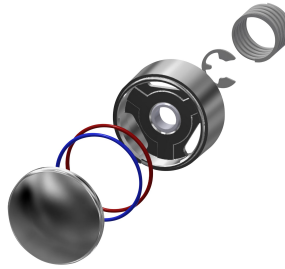

cold water. Housing includes shuttle valve position, with interior thread G 1/2, visible parts made of high-polished chrome-plated brass. With rosette, depth adjustability 15 mm.

### F3S self-closing gate valve

Modell-Linie: F3S | F3SV1003

Taps | Self closing taps

type of tap
volume flow rate at 3 bar
water connection
Accent colour
Basic colour

in-wall tap
0.05 l/s
threaded connection (internal)
none
chrome-look (glossy)

### Spare Parts

O-Ring, red

**2030042961**  
ASSV2002

O-Ring, blue

**2030042962**  
ASSV2003

Push cap

**2030042960**  
ASSV2001

Functional part

**2000104372**  
ETAPS0001

Valve seat DN 15

**2000104790**  
ESH0W0040

Push-on rosette

**2000104892**  
EAQLN0008

Hexagonal socket wrench

**2000106127**  
ZFITG0003

Valve seat key