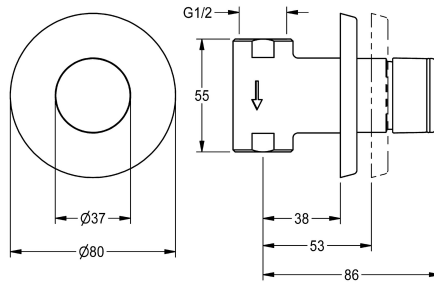

KWC

F3S self-closing gate valve

Modell-Linie: F3S | F3SV1003

Taps | Self closing taps

KWC-No.

2030048760

F3S self-closing DN 15 shower valve for wall mounting with noise-reducing styrene cladding. Self-closing hydraulically controlled functional part with a piston-free design, and continuously adjustable flow duration. For connection to pre-mixed hot water or

cold water. Housing includes shuttle valve position, with interior thread G 1/2, visible parts made of high-polished chrome-plated brass. With rosette, depth adjustability 15 mm.

Technical Data

with backflow preventer

no

Built-in fitting model

Built-in + finishing section

compatible A3000 open

no

depressurised

no

with filter

no

adjustable flow time

yes

functional principle

hydraulic self-closing

hygiene flushing

no

diameter nominal

DN 15

inlet size

G 1/2

Locking mechanism

Top section, non-ceramic

material fitting

brass

maximum flow time

20 Seconds

minimum flow pressure

1 bar

minimum flow time

5 Seconds

type of mixing

no

Pop-up waste set

no

with rosettes/cover plate

yes

protective shutdown

no

sound insulation

no

surface finish fitting

chromed

surface treatment fitting

polished

temperature limit

no

thermal disinfection

no

type of mounting

in-wall installation without b

type of operation

manual operation