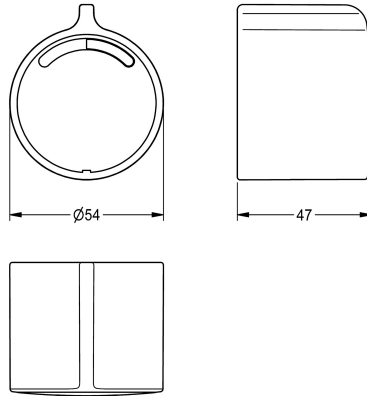

KWC

Temperature handle

Modell-Linie: F3E | ASET2004

Spare parts | Spare parts showers

KWC-No.

2030048766

Temperature handle made of metal, with wing, for F3E-Therm
thermostatic mixer, complete with cover.

Technical Data

quantity

1

quantity uom

piece