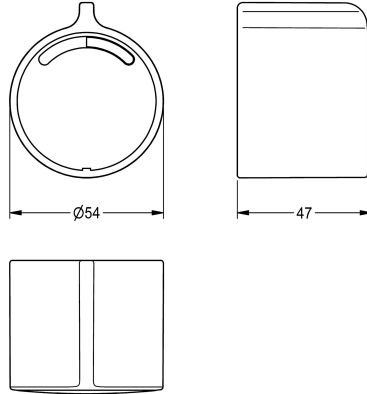

### Temperature handle

Modell-Linie: F3E | ASET2004

Spare parts | Spare parts showers

#### KWC-No.

**2030048766**

Temperature handle made of metal, with wing, for F3E-Therm  
thermostatic mixer, complete with cover.

#### Technical Data

quantity

1

quantity uom

piece