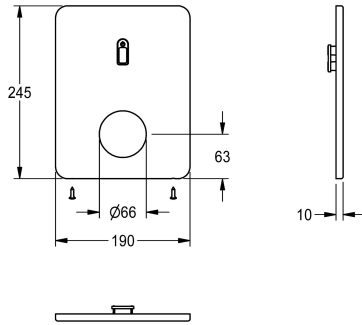

KWC

Cover plate stainless steel

Modell-Linie: F3 | ASET2007

Spare parts | Spare parts showers

KWC-No.

2030048775

Cover plate made of stainless steel 190 x 245 mm, with sensor bracket and fixing screws.

Technical Data