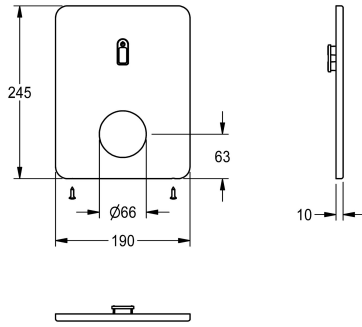

KWC

Cover plate stainless steel

Modell-Linie: F3 | ASET2007

Spare parts | Spare parts showers

KWC-No.

2030048775

Cover plate made of stainless steel 190 x 245 mm, with sensor bracket and fixing screws.

Technical Data