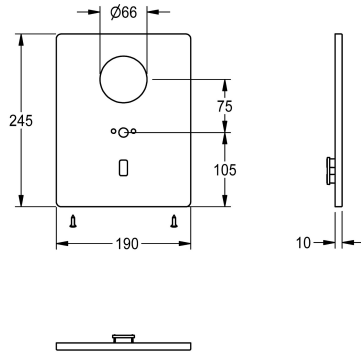

KWC

Cover plate stainless steel

Modell-Linie: F5 | ASET1004
Spare parts | Spare parts taps

KWC-No.

2030048962

Cover plate made of stainless steel 190 x 245 mm, with mounting plate for spout, sensor bracket and fixing screws.

Technical Data

quantity

1

quantity uom

pieces