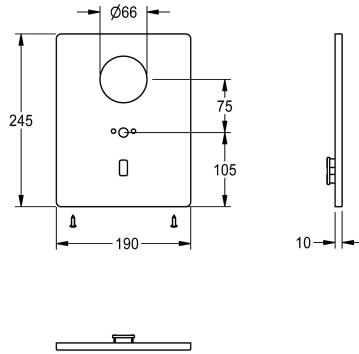

KWC

Cover plate stainless steel

Modell-Linie: F5 | ASET1004

Spare parts | Spare parts taps

KWC-No.

2030048962

Cover plate made of stainless steel 190 x 245 mm, with mounting plate for spout, sensor bracket and fixing screws.

Technical Data

quantity

1

quantity uom

pieces