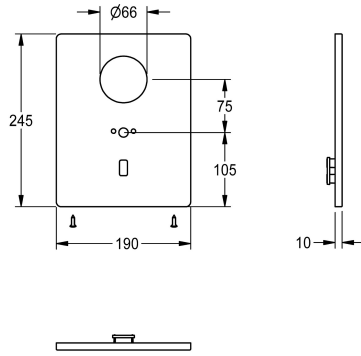

KWC

Cover plate stainless steel

Modell-Linie: F5 | ASET1004

Spare parts | Spare parts taps

KWC-No.

2030048962

Cover plate made of stainless steel 190 x 245 mm, with mounting plate for spout, sensor bracket and fixing screws.

Technical Data

quantity

1

quantity uom

pieces