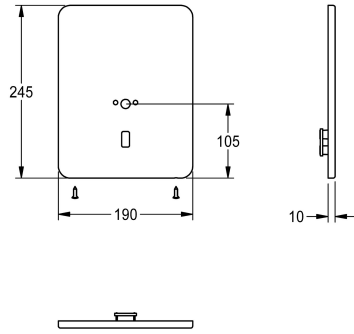

KWC

Cover plate stainless steel

Modell-Linie: F3 | ASEX1017
Spare parts | Spare parts taps

KWC-No.

2030049060

Cover plate made of stainless steel 190 x 245 mm, with mounting plate for spout, sensor bracket and fixing screws.

Technical Data

quantity

1

quantity uom

pieces