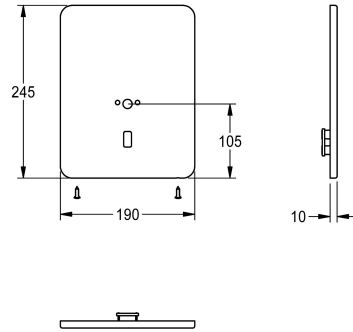

KWC

Cover plate stainless steel

Modell-Linie: F3 | ASEX1017
Spare parts | Spare parts taps

KWC-No.

2030049060

Cover plate made of stainless steel 190 x 245 mm, with mounting plate for spout, sensor bracket and fixing screws.

Technical Data

quantity

1

quantity uom

pieces