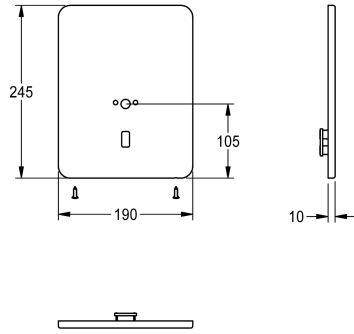

### Cover plate stainless steel

Modell-Linie: F3 | ASEX1017  
Spare parts | Spare parts taps

#### KWC-No.

2030049060

Cover plate made of stainless steel 190 x 245 mm, with mounting plate for spout, sensor bracket and fixing screws.

#### Technical Data

quantity

1

quantity uom

pieces