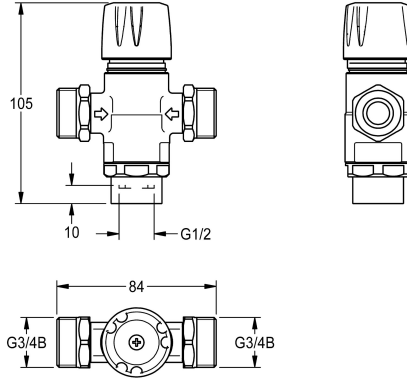

KWC Thermostat

Modell-Linie: F3E | ASET1005
Spare parts | Spare parts taps

KWC-No.

2030049064

Thermostat for hidden mounting in basic installation kit

Technical Data

quantity

1