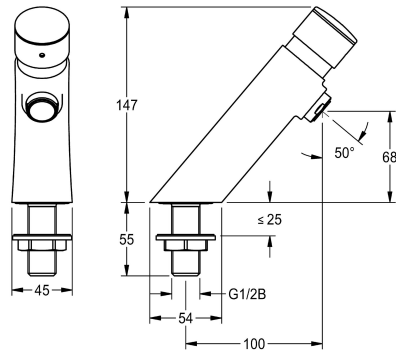

KWC F3S Self-closing pillar tap

Modell-Linie: F3S | F3SV1004
Taps | Self closing taps

KWC-No.

3600001423

2030049135

with anti-blocking system 2 (ABS2) for safety switch-off when actuated continuously

protective shutdown

no

yes

F3S self-closing DN 15 pillar tap for sanitary facilities. Self-closing cartridge, hydraulically controlled, self-closing, stepless adjustment of flow duration. With anti-blocking system 2 (ABS2) for safety

switch-off when permanently active. For connection to pre-mixed hot water or cold water. High-polished, chrome-plated brass housing. Aerator with an integrated flow rate controller 3.0 l/min.

Technical Data

functional principle

hydraulic self-closing

hygiene flushing

no

diameter nominal

DN 15

inlet size

G 1/2 B