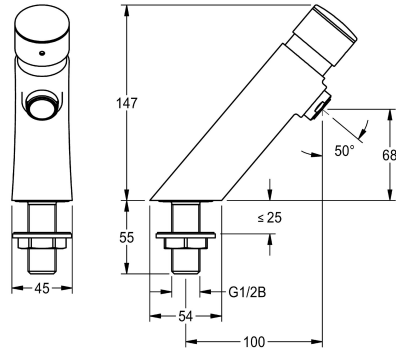

KWC F3S Self-closing pillar tap

Modell-Linie: F3S | F3SV1004
Taps | Self closing taps

KWC-No.

2030049135

with anti-blocking system 2 (ABS2) for safety switch-off when actuated continuously

protective shutdown

yes

F3S self-closing DN 15 pillar tap for sanitary facilities. Self-closing cartridge, hydraulically controlled, self-closing, stepless adjustment of flow duration. With anti-blocking system 2 (ABS2) for safety

switch-off when permanently active. For connection to pre-mixed hot water or cold water. High-polished, chrome-plated brass housing. Aerator with an integrated flow rate controller 3.0 l/min.

Technical Data

functional principle

hydraulic self-closing

hygiene flushing

no

diameter nominal

DN 15

inlet size

G 1/2 B