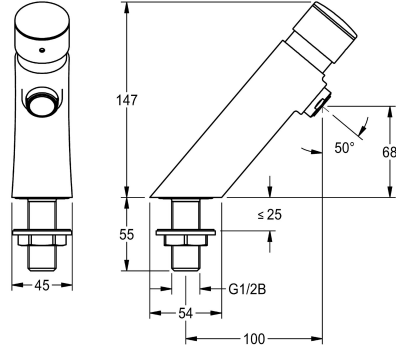

KWC F3S Self-closing pillar tap

Modell-Linie: F3S | F3SV1004
Taps | Self closing taps

KWC-No.

3600001423

2030049135

with anti-blocking system 2 (ABS2) for safety switch-off when actuated continuously

protective shutdown

no

yes

F3S self-closing DN 15 pillar tap for sanitary facilities. Self-closing cartridge, hydraulically controlled, self-closing, stepless adjustment of flow duration. With anti-blocking system 2 (ABS2) for safety

switch-off when permanently active. For connection to pre-mixed hot water or cold water. High-polished, chrome-plated brass housing. Aerator with an integrated flow rate controller 3.0 l/min.

Technical Data

functional principle

hydraulic self-closing

hygiene flushing

no

diameter nominal

DN 15

inlet size

G 1/2 B