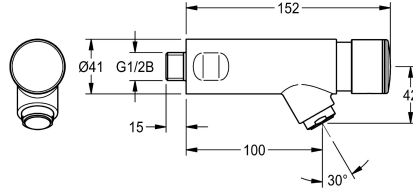

KWC F3S F3S self-closing bib tap

Modell-Linie: F3S | F3SV1005
Taps | Self closing taps

KWC-No.

3600001424

2030049137

with anti-blocking system 2 (ABS2) for safety switch-off when actuated continuously

protective shutdown

no

yes

F3S self-closing DN 15 bib tap for sanitary facilities. Self-closing cartridge, hydraulically controlled, self-closing, adjustable flow duration. With anti-blocking system 2 (ABS2) for safety switch-off

when permanently active. For connection to pre-mixed hot water or cold water. High-polished, chrome-plated brass housing. Aerator with an integrated flow rate controller 3.0 l/min.

Technical Data

with backflow preventer

no

depressurised

no

with filter

yes

adjustable flow time

yes

functional principle

hydraulic self-closing

hygiene flushing

no

diameter nominal

DN 15

Locking mechanism

Top section, non-ceramic

material fitting

brass-look

type of mixing

no

Pop-up waste set

no

with rosettes/cover plate

no

protective shutdown

yes

Spout

fixed

spout projection

100 mm

surface finish fitting

chromed

surface treatment fitting

polished

temperature limit

no

thermal disinfection

no

type of mounting

wall mounting

type of operation

manual operation

type of tap

bib tap

water connection

threaded connection (external)

Accent colour

none