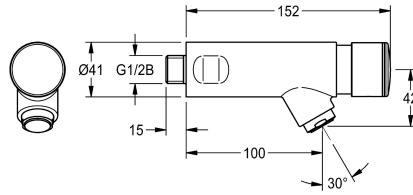

KWC F3S F3S self-closing bib tap

Modell-Linie: F3S | F3SV1005
Taps | Self closing taps

KWC-No.

3600001424

2030049137

with anti-blocking system 2 (ABS2) for safety switch-off when actuated continuously

protective shutdown

when permanently active. For connection to pre-mixed hot water or cold water. High-polished, chrome-plated brass housing. Aerator with an integrated flow rate controller 3.0 l/min.

Technical Data

with backflow preventer

hydraulic self-closing

hygiene flushing

no

diameter nominal

DN 15

Locking mechanism

Top section, non-ceramic

material fitting