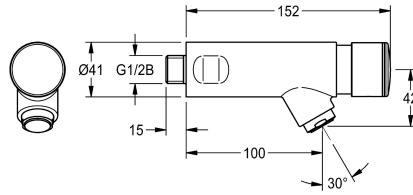

KWC F3S F3S self-closing bib tap

Modell-Linie: F3S | F3SV1005
Taps | Self closing taps

KWC-No.

2030049137

with anti-blocking system 2 (ABS2) for safety switch-off when actuated continuously

protective shutdown

yes

F3S self-closing DN 15 bib tap for sanitary facilities. Self-closing cartridge, hydraulically controlled, self-closing, adjustable flow duration. With anti-blocking system 2 (ABS2) for safety switch-off

when permanently active. For connection to pre-mixed hot water or cold water. High-polished, chrome-plated brass housing. Aerator with an integrated flow rate controller 3.0 l/min.

Technical Data

with backflow preventer

no

depressurised

no

with filter

yes

adjustable flow time

yes

functional principle

hydraulic self-closing

hygiene flushing

no

diameter nominal

DN 15

Locking mechanism

Top section, non-ceramic

material fitting

brass

type of mixing

no

Pop-up waste set

no

with rosettes/cover plate

no

protective shutdown

yes

Spout

fixed

spout projection

100 mm

surface finish fitting

chromed

surface treatment fitting

polished

temperature limit

no

thermal disinfection

no

type of mounting

wall mounting

type of operation

manual operation

type of tap

bib tap

water connection

threaded connection (external)

Accent colour

none

Basic colour

chrome-look (glossy)