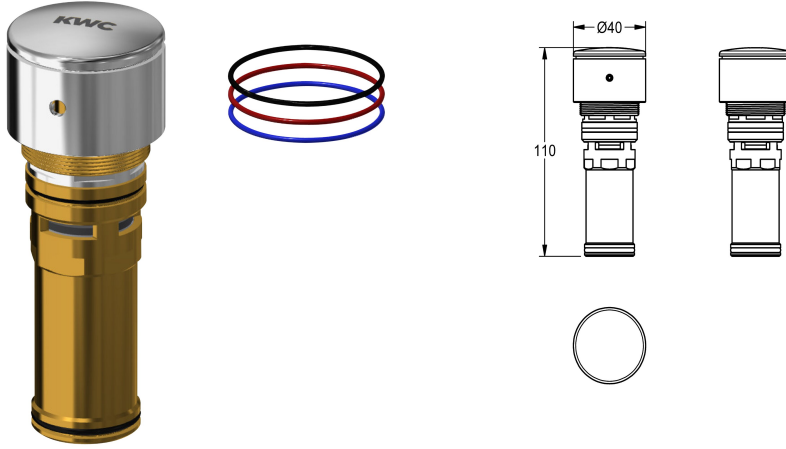

KWC Functional part

Modell-Linie: F3 | ASSV1005
Spare parts | Spare parts taps

KWC-No.

2030049138

Functional part with anti-blocking system ABS2 for safety shutdown if the tap is operated continuously for AQUALINE-S wash

taps and F3S pillar and bib taps and stand mixers. Flow time adjustable.

Technical Data

application

washing

type of cartridge

self-closing cartridge

diameter nominal fitting

DN 15