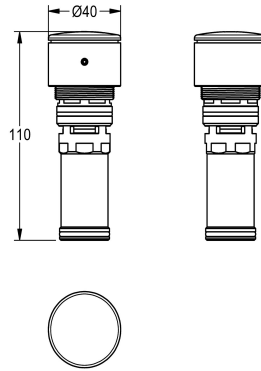

KWC

Functional part

Modell-Linie: F3 | ASSV1005
Spare parts | Spare parts taps

KWC-No.

2030049138

Functional part with anti-blocking system ABS2 for safety shutdown if the tap is operated continuously for AQUALINE-S wash

taps and F3S pillar and bib taps and stand mixers. Flow time adjustable.

Technical Data

application

washing

type of cartridge

self-closing cartridge

diameter nominal fitting

DN 15