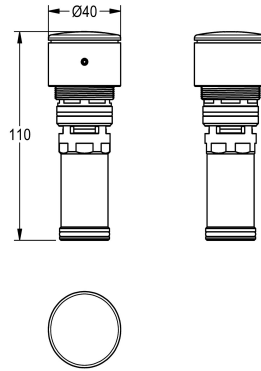

KWC Functional part

Modell-Linie: F3 | ASSV1005
Spare parts | Spare parts taps

KWC-No.

2030049138

Functional part with anti-blocking system ABS2 for safety shutdown if the tap is operated continuously for AQUALINE-S wash

taps and F3S pillar and bib taps and stand mixers. Flow time adjustable.

Technical Data

application

washing

type of cartridge

self-closing cartridge

diameter nominal fitting

DN 15