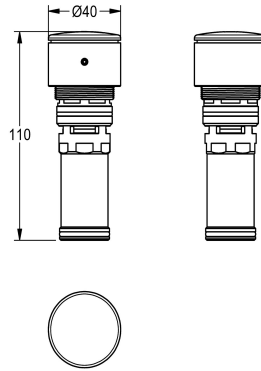

KWC

Bovendeel

Modell-Linie: F3 | ASSV1005

Reserve onderdelen | Reserve-onderdelen kranen

KWC-No.

2030049138

Bovendeel met antiblokkeersysteem 2 (ABS2) voor veiligheidsuitschakeling bij duurbediening, voor AQUALINE-S wastafelkranen en F3S wastafel- en wandmengkranen en

koudwaterkranen.
Looptijd instelbaar.

Technical Data

Toepassing

ATT-WS-CARTRIDGE-TYP

ATT-WS-DIAFIT

WASHING

SELF-CLOSING-CARTRIDGE

DN 15