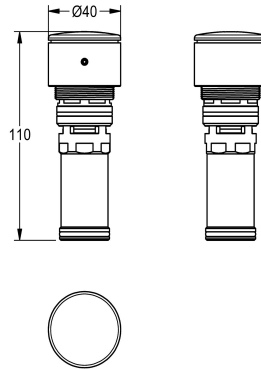

KWC

Bovendeel

Modell-Linie: F3 | ASSV1005

Reserve onderdelen | Reserve-onderdelen kranen

KWC-No.

2030049138

Bovendeel met antiblokkeersysteem 2 (ABS2) voor veiligheidsuitschakeling bij duurbediening, voor AQUALINE-S wastafelkranen en F3S wastafel- en wandmengkranen en

koudwaterkranen.
Looptijd instelbaar.

Technical Data

Toepassing

ATT-WS-CARTRIDGE-TYP

ATT-WS-DIAFIT

WASHING

SELF-CLOSING-CARTRIDGE

DN 15