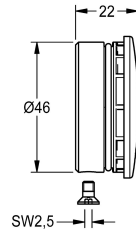

KWC

Cover cap

Modell-Linie: F3 | ASEV1004
Spare parts | Spare parts taps

KWC-No.

2030049344

Cover cap with o-ring and screw

Technical Data

quantity