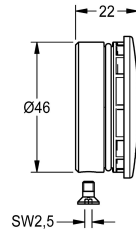

KWC Cover cap

Modell-Linie: F3 | ASEV1004
Spare parts | Spare parts taps

KWC-No.

2030049344

Cover cap with o-ring and screw

Technical Data

quantity

1