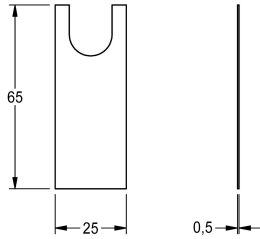

KWC F3

Foil

Modell-Linie: F3E | ASEV1005

Spare parts | Spare parts taps

KWC-No.

2030049346

Foil, packing unit 10 pieces

Technical Data

overall depth	0.5 mm
overall height	25 mm
overall width	65 mm
quantity	10
quantity uom	pieces