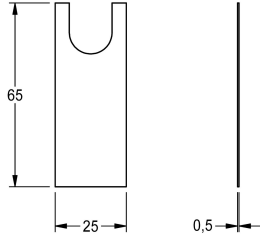

KWC F3

Foil

Modell-Linie: F3E | ASEV1005

Spare parts | Spare parts taps

KWC-No.

2030049346

Foil, packing unit 10 pieces

Technical Data

overall depth	0.5 mm
overall height	25 mm
overall width	65 mm
quantity	10
quantity uom	pieces