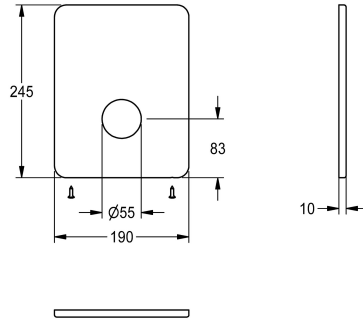

KWC

Cover plate stainless steel

Modell-Linie: F3 | ASSV2004

Spare parts | Spare parts showers

KWC-No.

2030049685

Cover plate made of stainless steel 190 x 245 mm, with fixing screws.

Technical Data