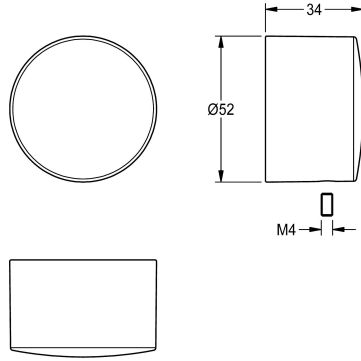

KWC Push cap

Modell-Linie: F5 | ASST2001
Spare parts | Spare parts showers

KWC-No.

2030049943

Push cap for F5S-Therm self-closing thermostatic mixer, complete.

Technical Data

quantity
quantity uom

1
piece