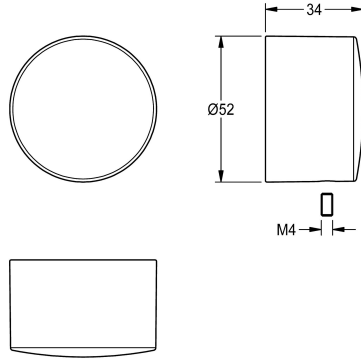

KWC Push cap

Modell-Linie: F5 | ASST2001
Spare parts | Spare parts showers

KWC-No.

2030049943

Push cap for F5S-Therm self-closing thermostatic mixer, complete.

Technical Data

quantity

1

quantity uom

piece