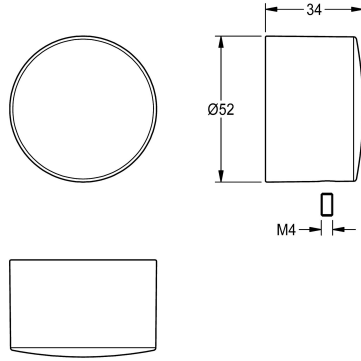

## KWC Push cap

Modell-Linie: F5 | ASST2001  
Spare parts | Spare parts showers

**KWC-No.**

**2030049943**

Push cap for F5S-Therm self-closing thermostatic mixer, complete.

**Technical Data**

quantity

1

quantity uom

piece