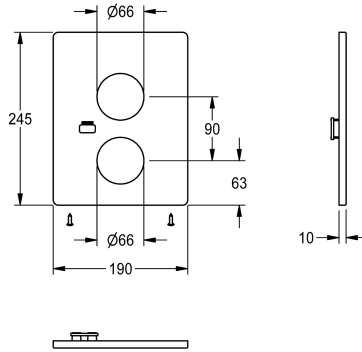

KWC

Cover plate stainless steel

Modell-Linie: F5 | ASST2002

Spare parts | Spare parts showers

KWC-No.

2030049948

Cover plate made of stainless steel 190 x 245 mm, with sensor bracket and fixing screws.

Technical Data