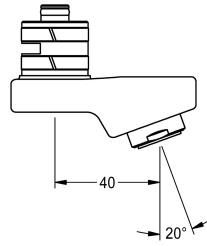

KWC

Swivel spout, 40 mm

Modell-Linie: F5 | ASXX1009

Spare parts | Spare parts taps

KWC-No.

2030049950

Lockable swivelling outlet for F3 and F5 wall mixer, with aerator with integrated flow regulator 3.0 l/min, projection 40 mm.

Technical Data

spout projection

40 mm

type of spout

swivel tube spout

volume flow rate at 3 bar

0,05 l/s