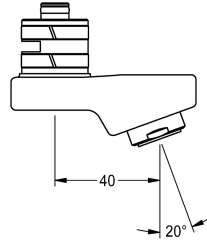

KWC

Swivel spout, 40 mm

Modell-Linie: F5 | ASXX1009

Spare parts | Spare parts taps

KWC-No.

2030049950

Lockable swivelling outlet for F3 and F5 wall mixer, with aerator with integrated flow regulator 3.0 l/min, projection 40 mm.

Technical Data

spout projection

40 mm

type of spout

swivel tube spout

volume flow rate at 3 bar

0,05 l/s