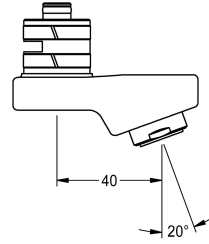

KWC

Swivel spout, 40 mm

Modell-Linie: F5 | ASXX1009

Spare parts | Spare parts taps

KWC-No.

2030049950

Lockable swivelling outlet for F3 and F5 wall mixer, with aerator with integrated flow regulator 3.0 l/min, projection 40 mm.

Technical Data

spout projection

40 mm

type of spout

swivel tube spout

volume flow rate at 3 bar

0,05 l/s