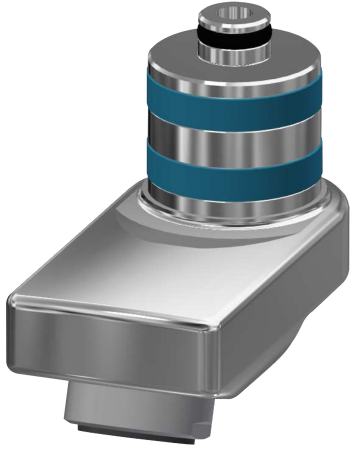

KWC

Swivel spout, 40 mm

Modell-Linie: F5 | ASXX1009

Spare parts | Spare parts taps

KWC-No.

2030049950

Lockable swivelling outlet for F3 and F5 wall mixer, with aerator with integrated flow regulator 3.0 l/min, projection 40 mm.

Technical Data

spout projection

40 mm

type of spout

swivel tube spout

volume flow rate at 3 bar

0,05 l/s