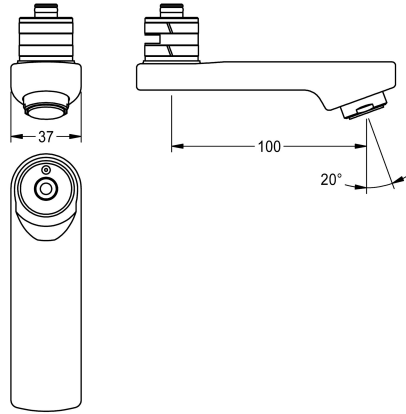

## KWC

Swivel spout, 100 mm

Modell-Linie: F5 | ASXX1010

Spare parts | Spare parts taps

### KWC-No.

**2030049953**

Lockable swivelling outlet for F3 and F5 wall mixer, with aerator with integrated flow regulator 3.0 l/min, projection 100 mm.

### Technical Data

spout projection

100 mm

type of spout

swivel tube spout

volume flow rate at 3 bar

0,05 l/s