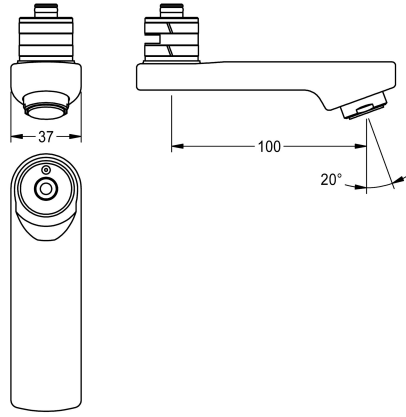

KWC

Swivel spout, 100 mm

Modell-Linie: F5 | ASXX1010

Spare parts | Spare parts taps

KWC-No.

2030049953

Lockable swivelling outlet for F3 and F5 wall mixer, with aerator with integrated flow regulator 3.0 l/min, projection 100 mm.

Technical Data

spout projection

100 mm

type of spout

swivel tube spout

volume flow rate at 3 bar

0,05 l/s