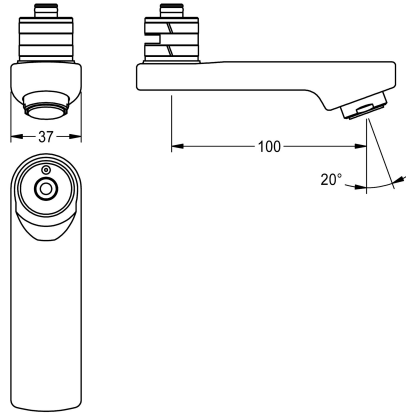

KWC

Swivel spout, 100 mm

Modell-Linie: F5 | ASXX1010

Spare parts | Spare parts taps

KWC-No.

2030049953

Lockable swivelling outlet for F3 and F5 wall mixer, with aerator with integrated flow regulator 3.0 l/min, projection 100 mm.

Technical Data

spout projection

100 mm

type of spout

swivel tube spout

volume flow rate at 3 bar

0,05 l/s