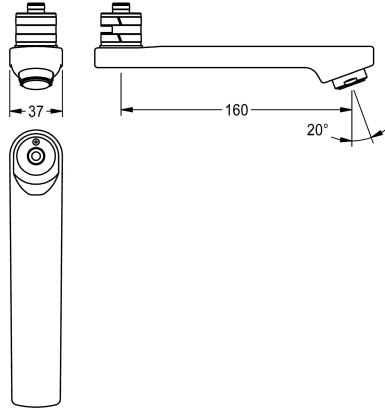

KWC

Swivel spout, 160 mm

Modell-Linie: F5 | ASXX1011

Spare parts | Spare parts taps

KWC-No.

2030049955

Lockable swivelling outlet for F3 and F5 wall mixer, with aerator with integrated flow regulator 3.0 l/min, projection 160 mm.

Technical Data

spout projection

160 mm

type of spout

swivel tube spout

volume flow rate at 3 bar

0,05 l/s