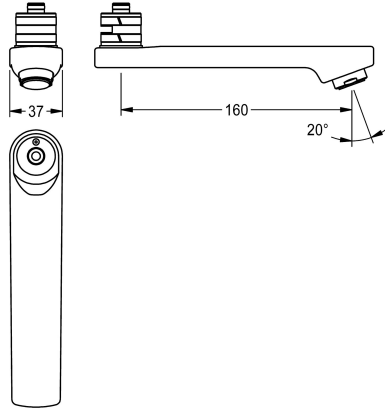

## KWC

Swivel spout, 160 mm

Modell-Linie: F5 | ASXX1011

Spare parts | Spare parts taps

### KWC-No.

2030049955

Lockable swivelling outlet for F3 and F5 wall mixer, with aerator with integrated flow regulator 3.0 l/min, projection 160 mm.

### Technical Data

spout projection

160 mm

type of spout

swivel tube spout

volume flow rate at 3 bar

0,05 l/s